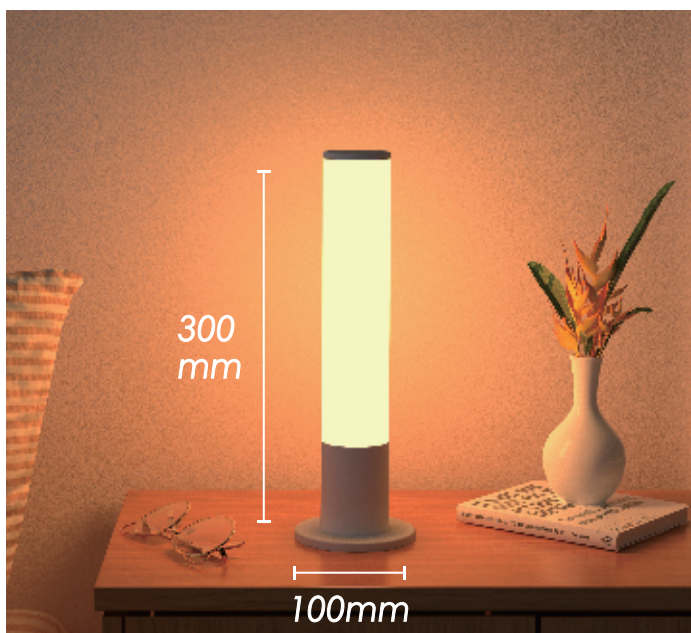

## Applications

- Gaming Room
- Outdoor Camping
- Hotel
- Bar
- Cafe
- Bedroom
- Living Room
- Exhibition Hall
- Home Party
- Children's Night Lights, Etc

*Easy to carry, lighting  
your camping time*

*Wireless Design,  
Lighting More Than 3.5 Hrs*

*Dating, Romantic Atmosphere*

Party, More Passionate

Model: VL-C9-S-A

Material: ABS+Aluminium+PC

LED SOURCE: RGB(Colorful Chase)

Wattage: 2.5W

Battery capacity: 3.7V / 2000Ma

Charging voltage: 5V

Working hours at full power: 3.5H

Appearance color: White / Gold / Silver

Protection Grade : IP20

Package Contents: 1x Mood Lamp/1x Adapter  
1x User Manual/Charging Head (Self Equipped)

APP Control

Mobile Bluetooth Connection Control