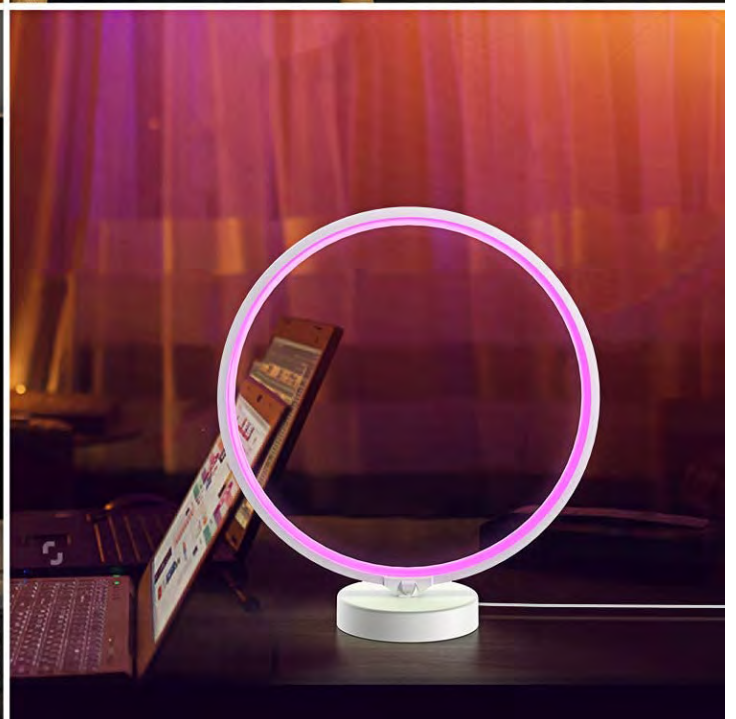

R9 Light Therapy Lamp 07-08

S9 Light Therapy Lamp 09-10

C9 Light Therapy Lamp 11-12

60W LED Garage Light 13-14

100W LED Garage Light 15-16

R9 Aura Mood Lamp

Original Design, Global Patent Protection

- Modern Ring-shaped Design
- 42 Colorful Changing Patterns
- 4 Levels Dimmable Lighting
- 4 Stack Speed
- 16 Custom Presets
- Remote Control
- No hazards from blue light and strobolash

Application

C9 Aura Mood Lamp

Original Design, Global Patent Protection

- Modern Ring-shaped Design
- 45 Colorful Changing Patterns
- 4 Levels Dimmable Lighting
- 4 Stack Speed
- 16 Custom Presets
- Wattage: 6W / 9W / 22W
- Size:H300mm/ H410mm/ H900mm

Application

Sunrise Simulation

Sunset Simulation

Soft Night Light

LED Garage Light

IP20 Deformable Garage Ceiling Light

3 lamp heads can be adjusted any angle as your like

- Wattage: 60W
- SMD2835 (150pcs)
- CRI: >80/ CCT: 2700-6500k
- Input: AC 100-240V 50/60Hz
- Lumen(6500K): 6000lm/8000lm
- Material: Aluminum+PC
- Fit E26/E27 Base, No tool Required

Application

We build this lamps within 3 ultra-bright adjustable aluminum LED wings , the LED wings can be folded up to 90 degrees, wide angle up to 360 degree . We use the strong material for the shaft part ensures that the rotation will not be damaged.By changing the irradiation angle of the lamps, you can adjust the LED wings to lighting anywhere for garage or for any work place that you want.