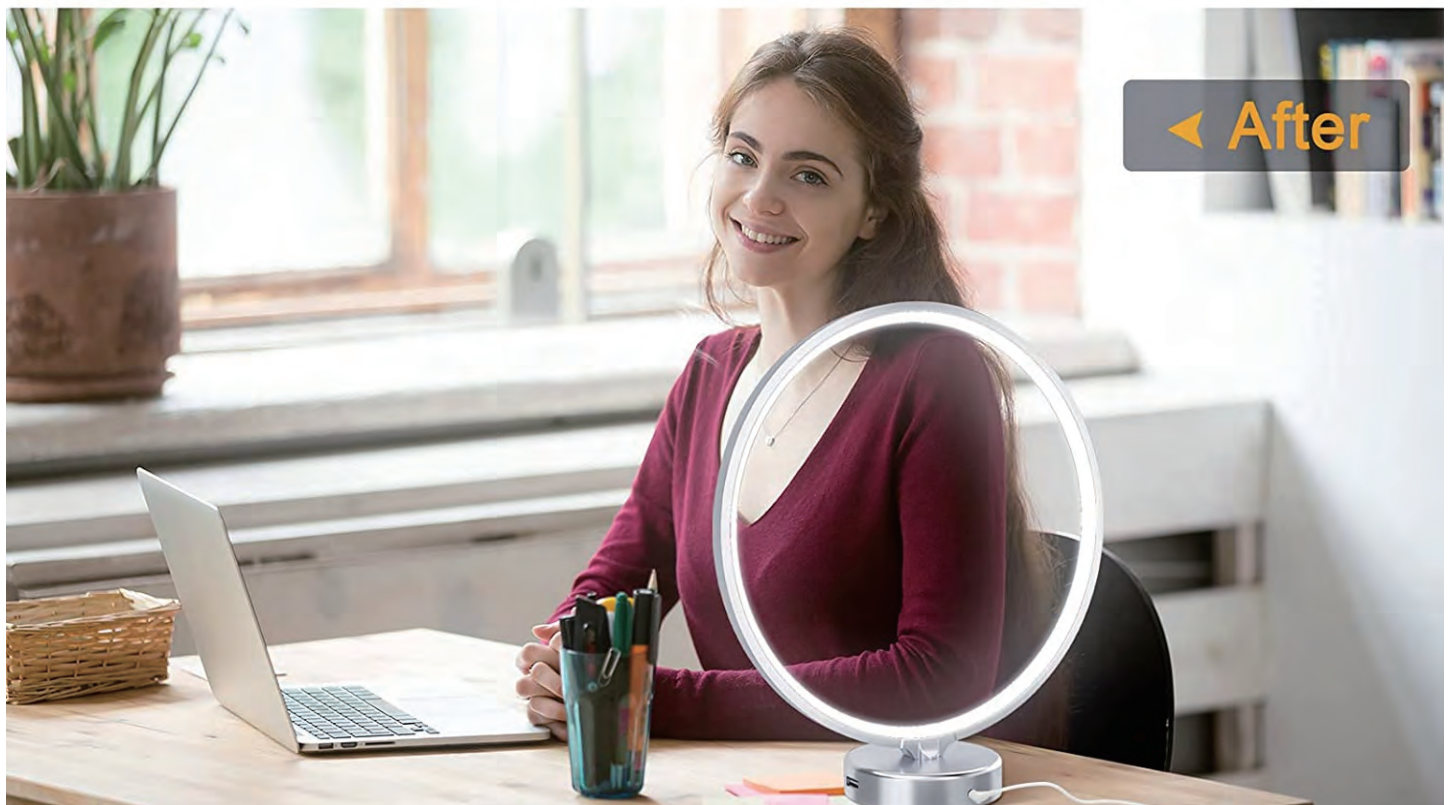

Application